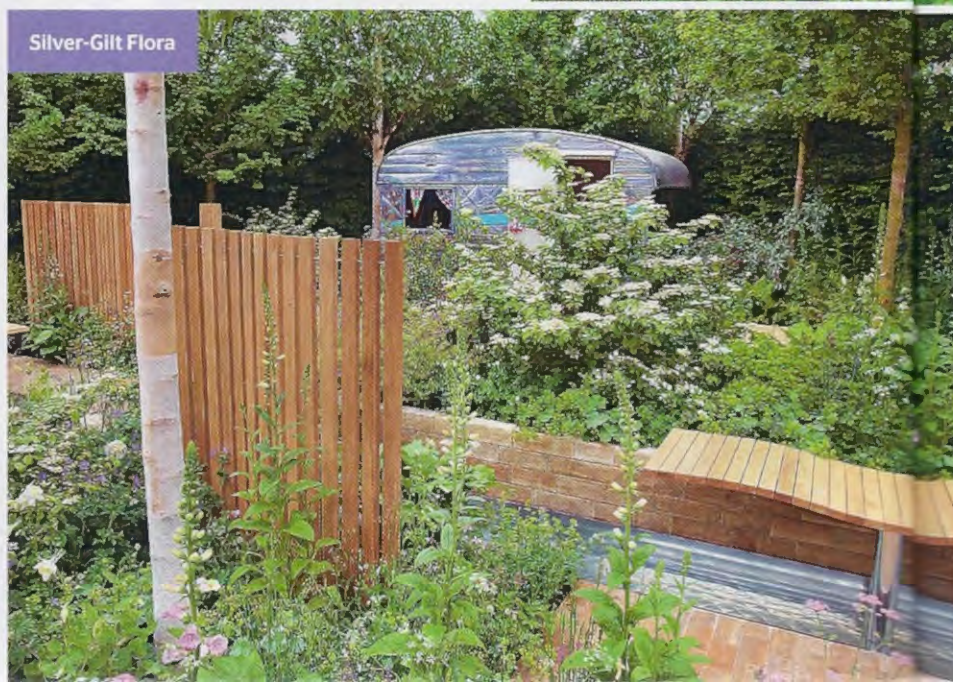

*Winning
ways at Chelsea*

07 >

in show

in 'Lands' End: A Rural Muse' (designer: Adam Frost; sponsor: Lands' End).
 fountains in 'The Arthritis Research UK Garden' (designer: Thomas
 'Seemingly rising and falling columns of water in 'The Soft Machine',
 designer: Tomaz Bavdez; sponsor: Humko Bled). **4** Water gently falls as a
 in 'Homebase Teenage Cancer Trust Garden'.

Silver-Gilt Flora

◀ 'A Celebration of Caravanning'

Parked up on Main Avenue, a caravan called Doris raised smiles in Jo Thompson's Show Garden. Contemporary oak screens and loungers, and woodland planting featuring white-flowering *Viburnum plicatum* f. *tomentosum* 'Mariesii', helped to achieve a timeless balance (sponsor: The Caravan Club).